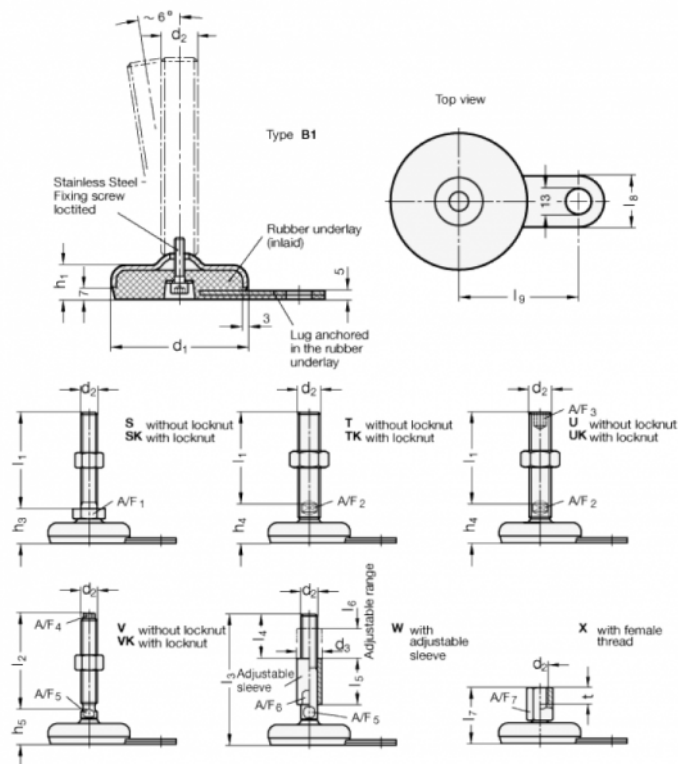

Article number: 203380M20100B1V

Description: E+G levelling foot
GN 33-80-M20-100-B1-V, Stainless steel

Note: V Without nut, External hexagon at the top, Wrench flat at the bottom

Measures

A/F4 = 13

I9 = 70

A/F5 = 16

d1 = 80

d2 = M20

h1 = 20

h4 = 32

l2 = 100

l8 = 30